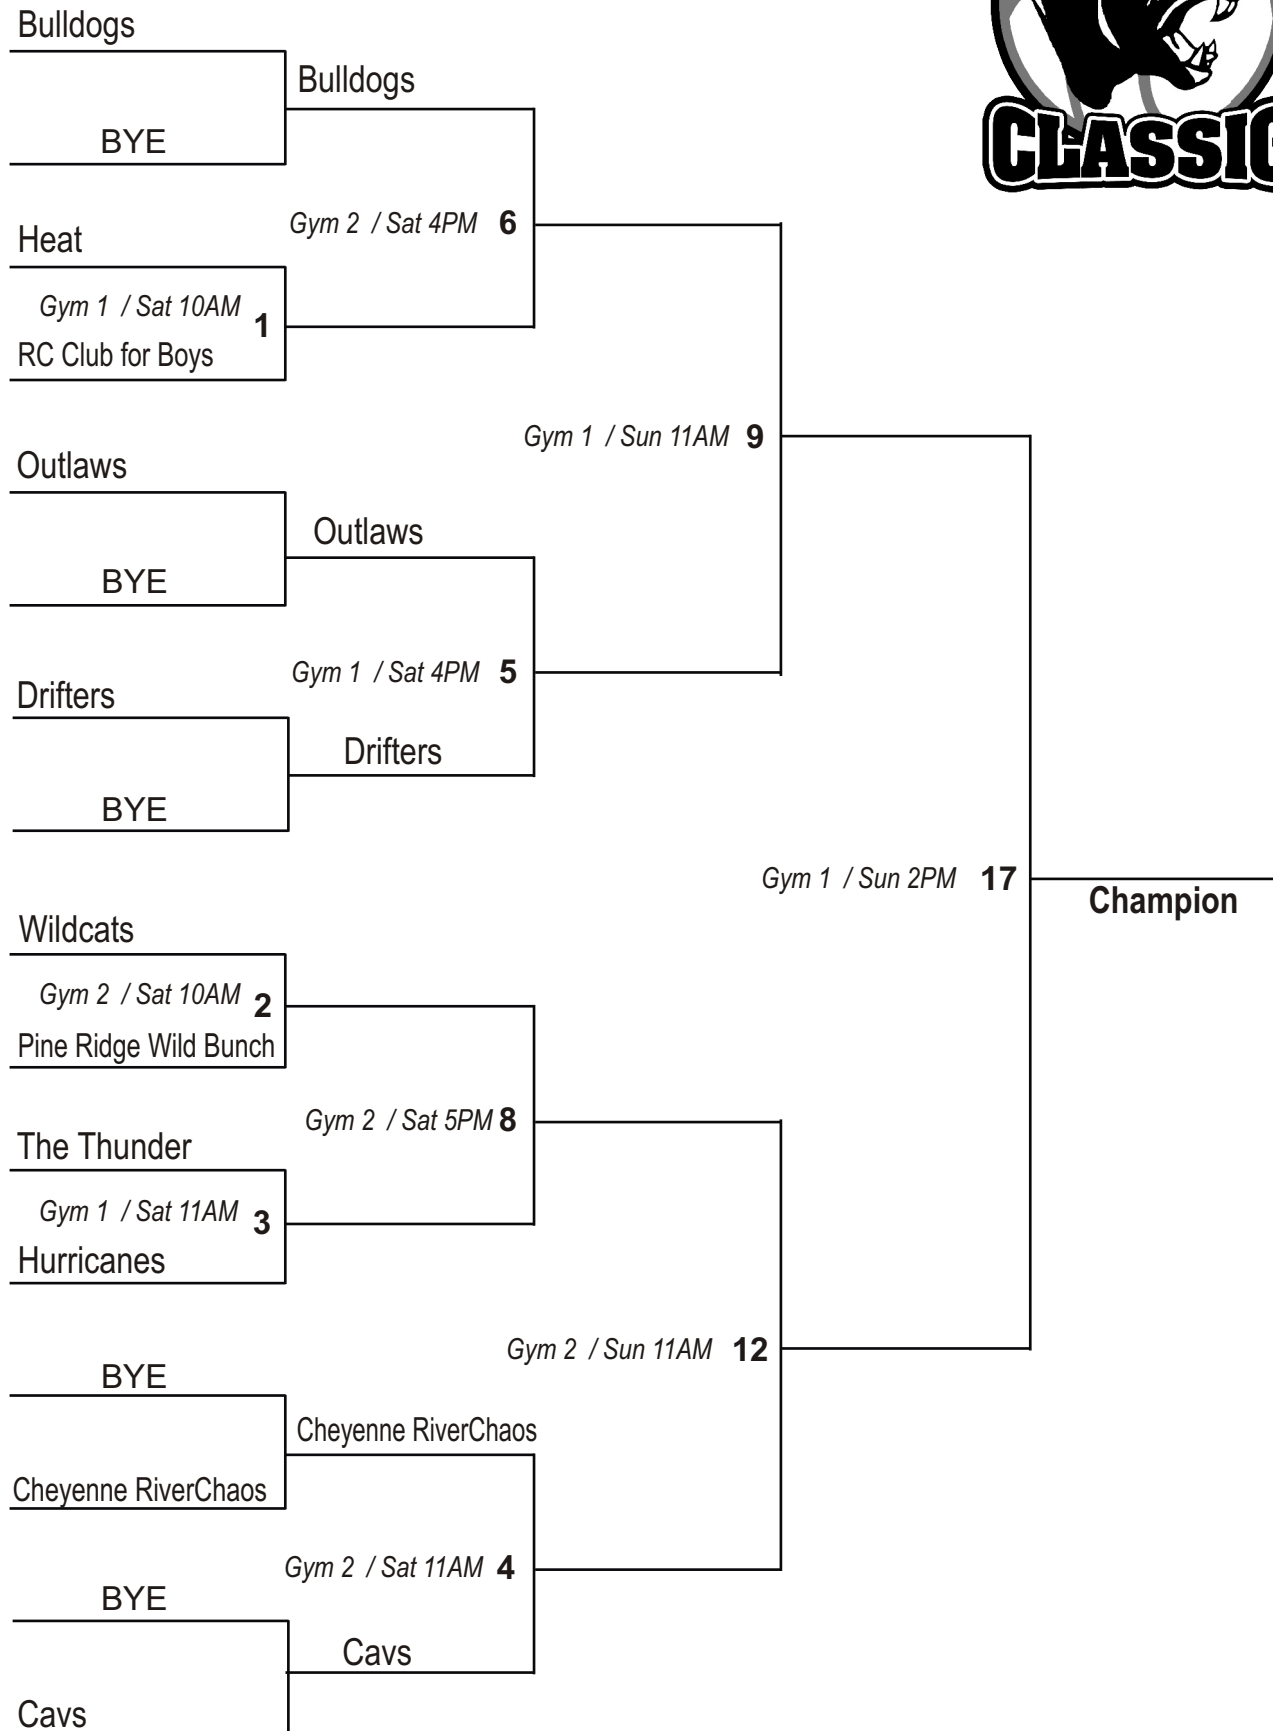

# 6th Grade Boys

All Games played at South Middle School / Community Gyms

# 6th Grade Boys

All Games played at South Middle School / Community Gyms  
(5th Place Game is played at General Beadle)

**L9**

*Gym 2 / Sun 1PM*

**14**

**L12**

**3rd place**

**L6**