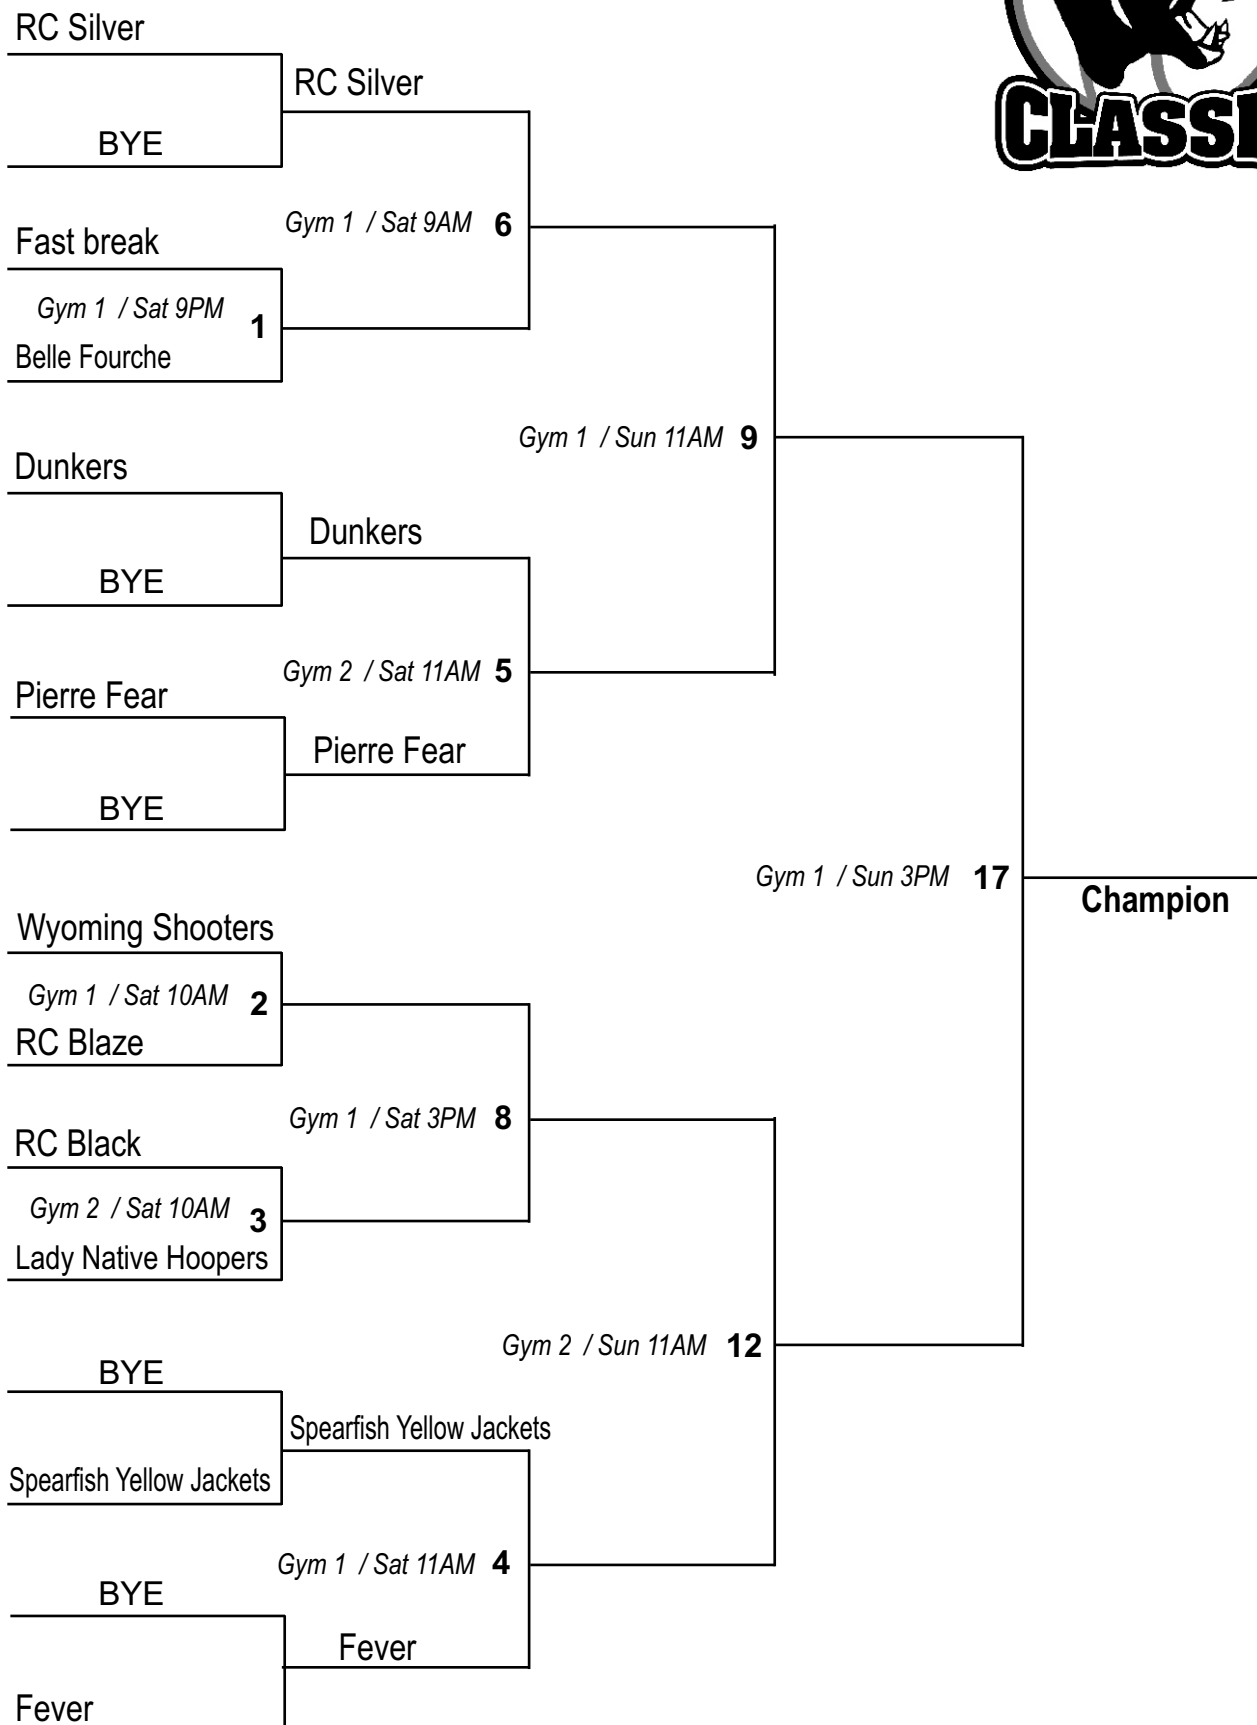

# 6th Grade Girls

All Games played at West Middle School / Community Gyms

# 6th Grade Girls

All Games played at West Middle School / Community Gyms and Central High School

**L9**  
*WMS / Sun 3PM* **14** ————— **3rd place**  
**L12**

**L6**  
*Gym 1 / Sun 10AM* **13** ————— **5th place**  
**L8**