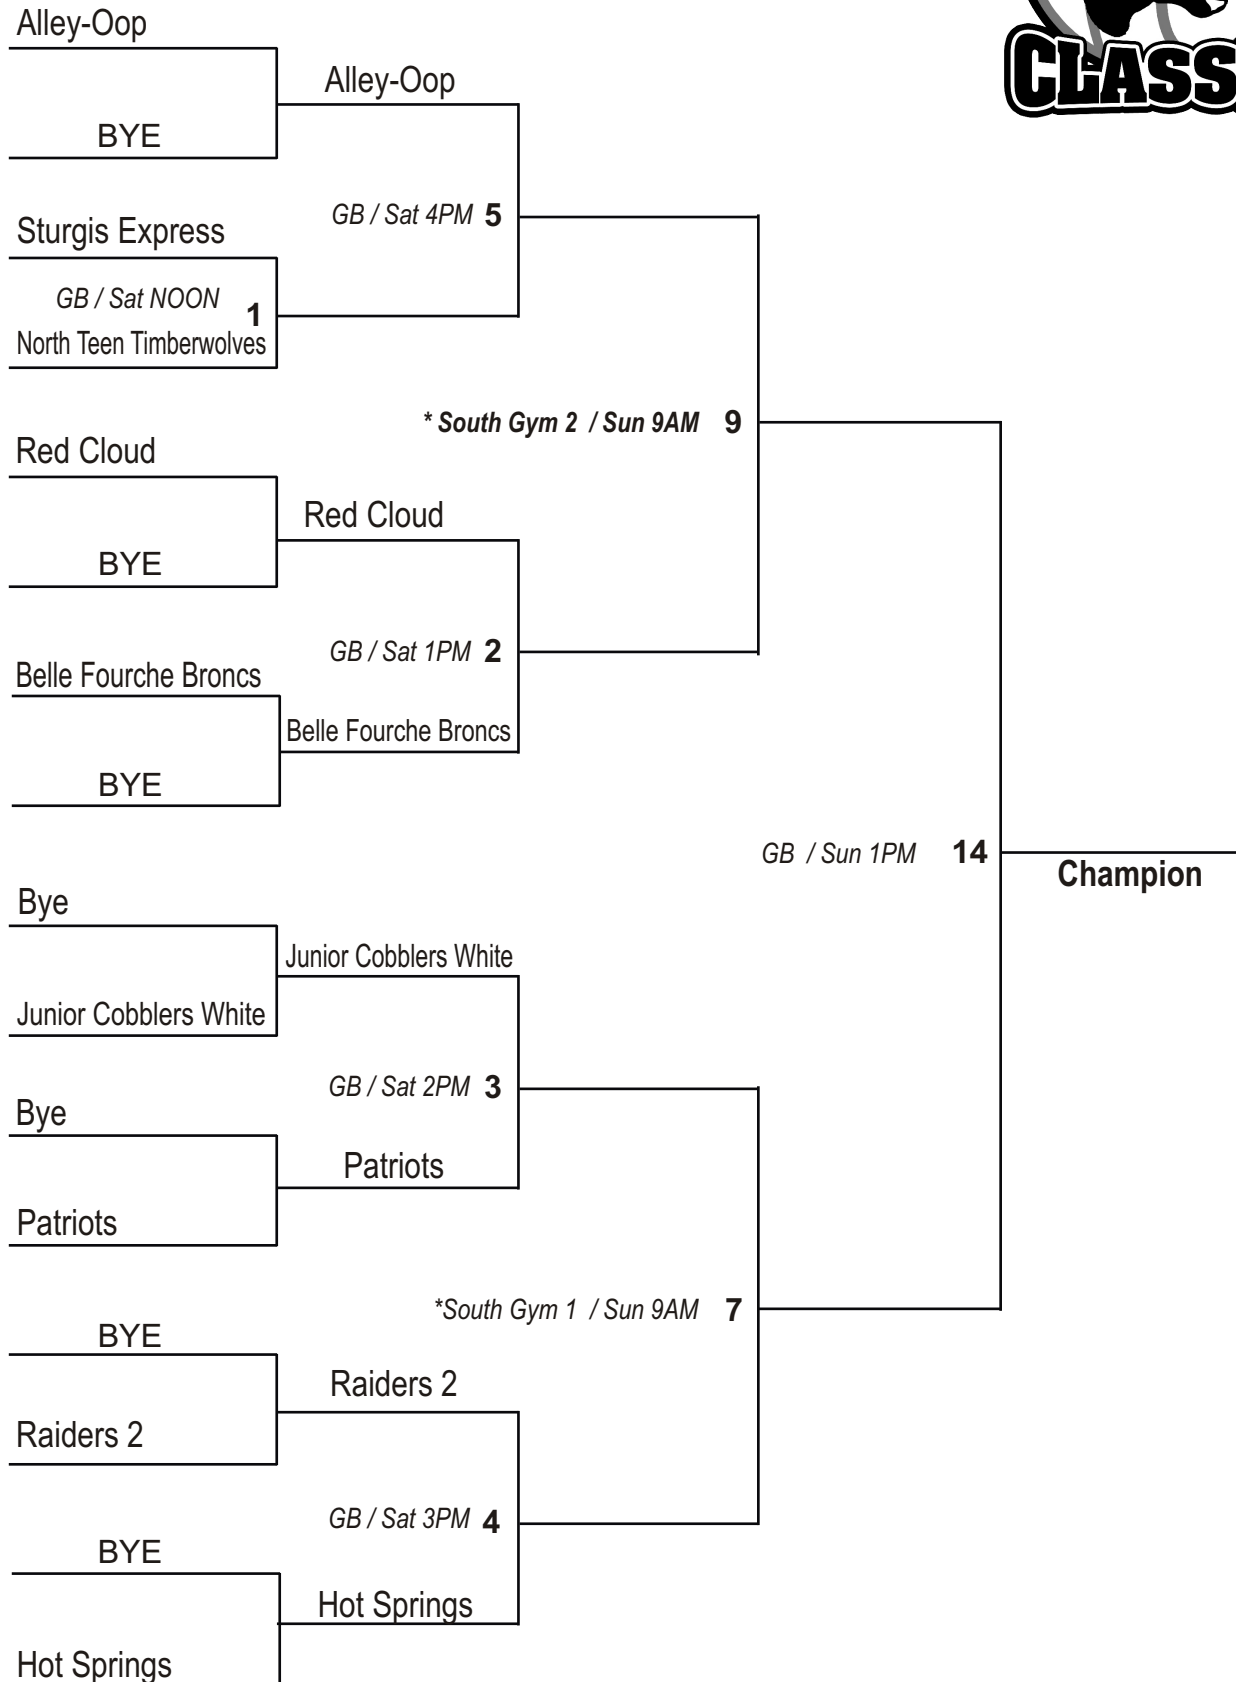

# 8th Grade Boys "B"

All Games played at General Beadle and South Community Gyms

# 8th Grade Boys "B"

All Games played at South Community Gyms  
 (3rd & 5th Place Games played at General Beadle)